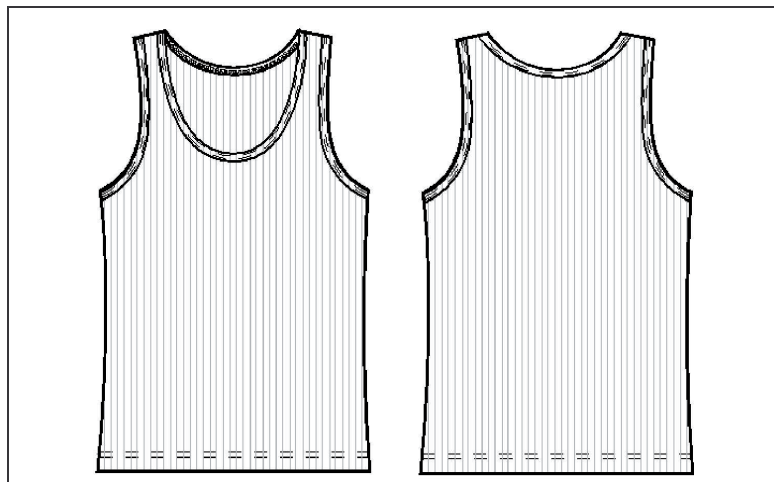

## MEASUREMENT SPECIFICATION REPORT

STYLE # 4000 2X1 RIB TANK TOP