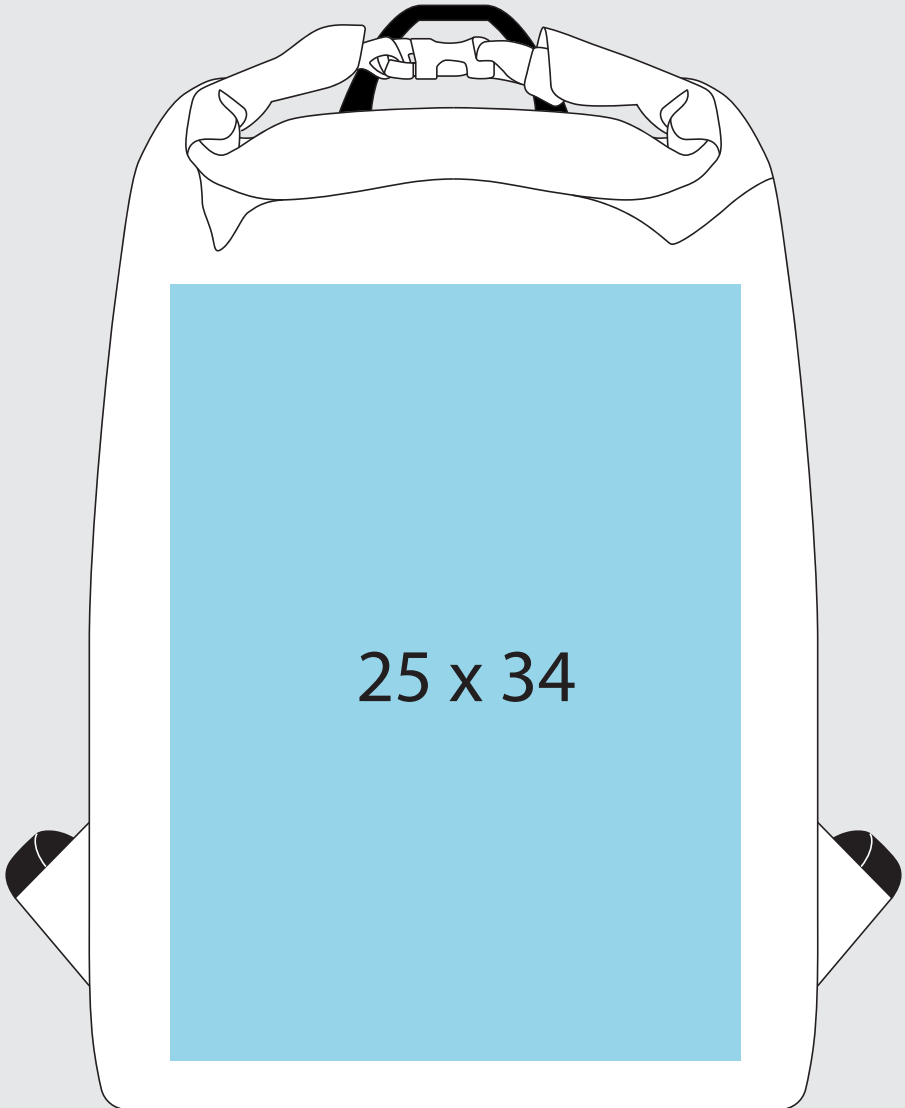

Decoration info: BG115

in cm