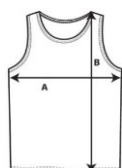

GILDAN®

46200

Performance Adult Core Singlet

DETAILS

Weight
Content
Features

159.0 G/SqM (White 156.0 G/SqM)
100% Polyester
Active fit
Wicking properties
Anti-microbial properties
Snag resistant
Single needle topstitched 2" shoulder strap
Racerback
Tear away label
Twin needle neck, armhole and bottom hems
Transitioning to side seam in 2019

Sizes
Case Packs
Colours
SKU's

S-3XL
S - 3XL 36 PIECES
6
36

SPECIFICATIONS

Centimeters	Tol-	Tol+	S	M	L	XL	2XL	3XL
Chest (A)	1.905	1.905	45.720	50.800	55.880	60.960	66.040	71.120
Length from HPS (B)	2.540	2.540	71.120	73.660	76.200	78.740	81.280	83.820
Inches	Tol-	Tol+	S	M	L	XL	2XL	3XL
Chest (A)	0.750	0.750	18.000	20.000	22.000	24.000	26.000	28.000
Length from HPS (B)	1.000	1.000	28.000	29.000	30.000	31.000	32.000	33.000