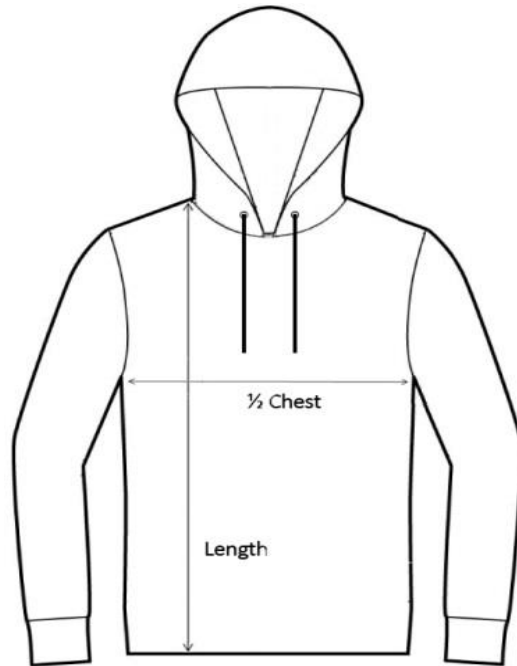

mantis

M118 - Women's Loose Fit Hooded T	S	M	L	XL
1/2 Chest (measured 2.5 cm below armhole)	53	56	59	62
Length	65	67	69	71

in cm