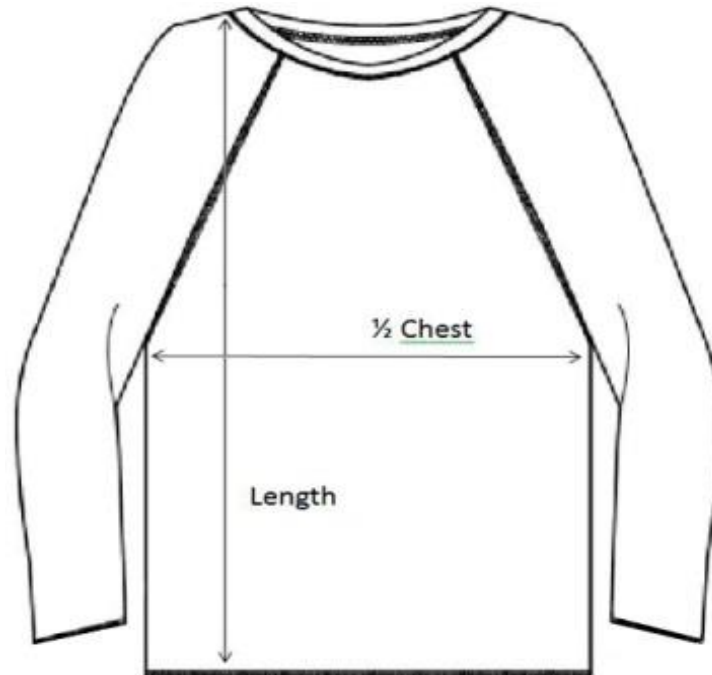

mantis

M88 - Men's Superstar Baseball T	S	M	L	XL	2XL
1/2 Chest (measured 2.5 cm below armhole)	49	53	57	61	65
Length	70	72	74	76	78

in cm